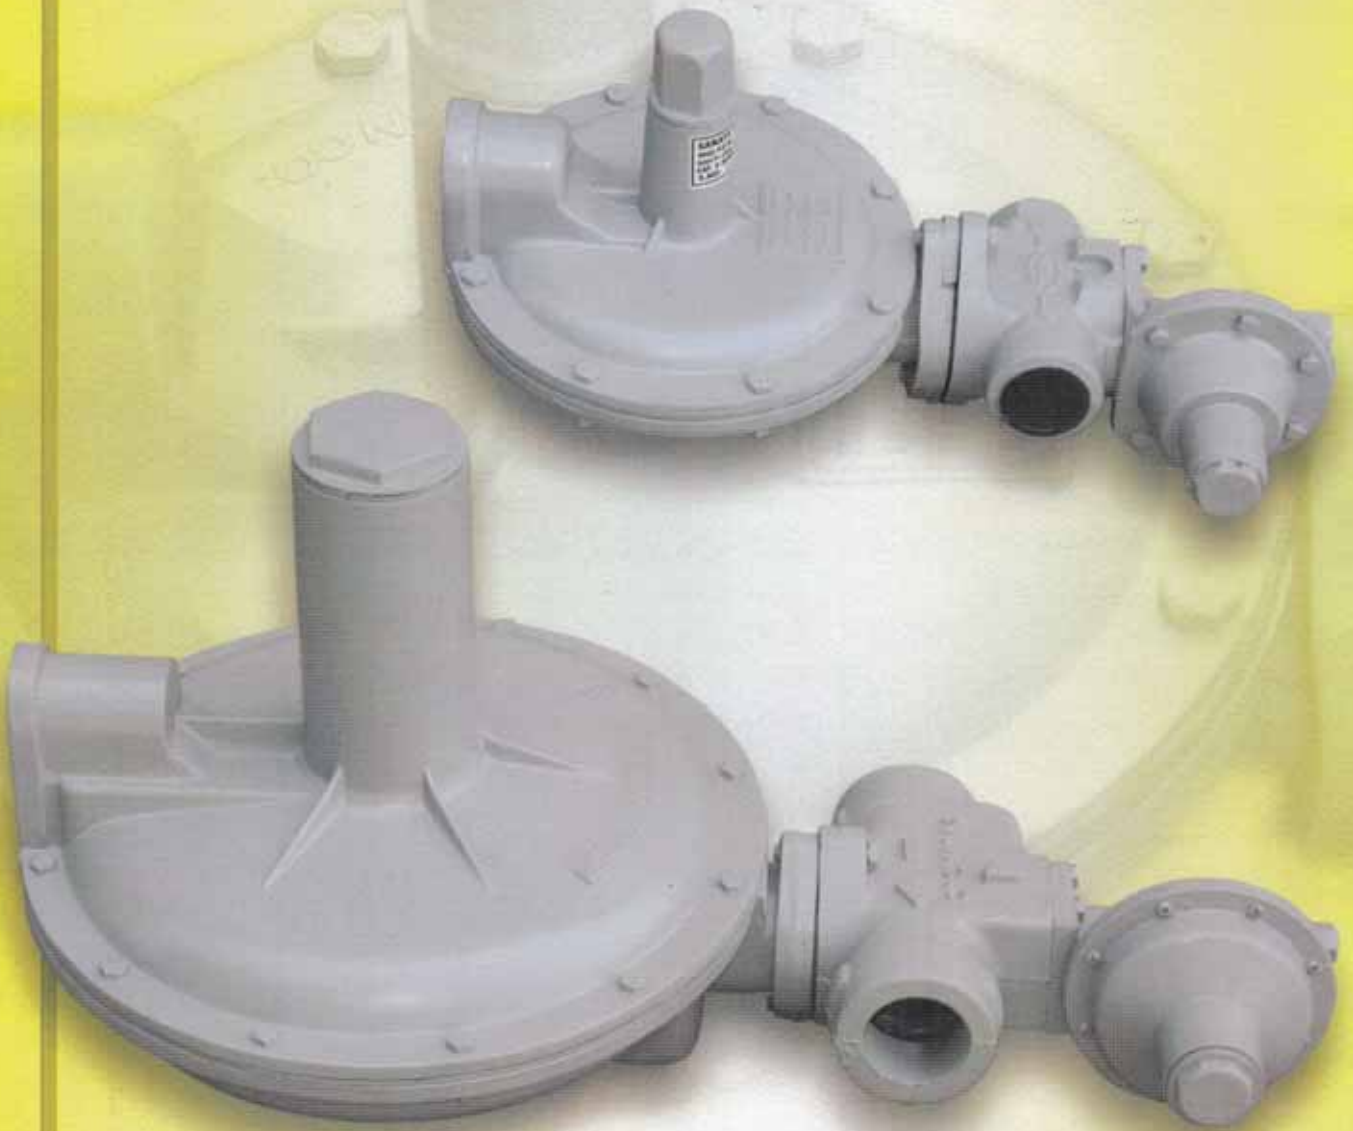

GAS PRESSURE  
**REGULATOR**  
FOR DOMESTIC USE

## ● 5, 10, 20 SCMH

- ▷ Available with full capacity internal Relief, Overpressure Shutoff and Underpressure Shutoff
- ▷ Available in 90 or 180 degree Valve Head

## ● 40 - 250 SCMH

- ▷ High Capacity Range
- ▷ Available with full capacity internal Relief , Overpressure Shutoff and Underpressure Shutoff
- ▷ Available in 90 or 180 degree Valve Head